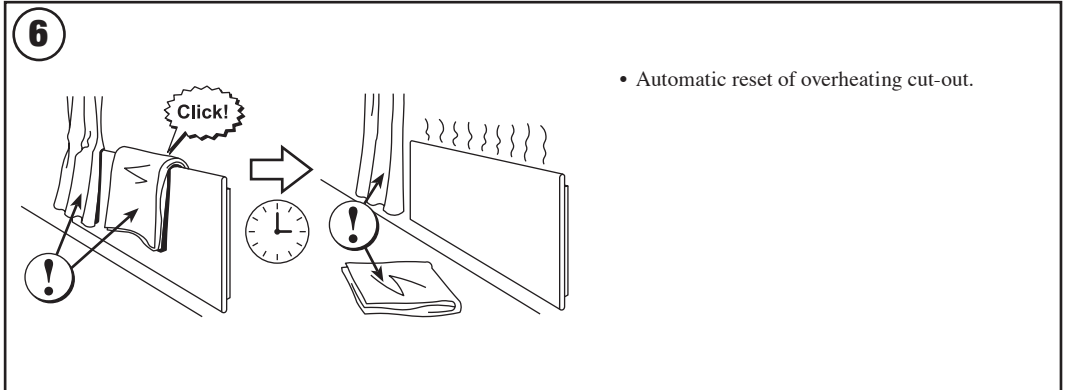

• Installation guide