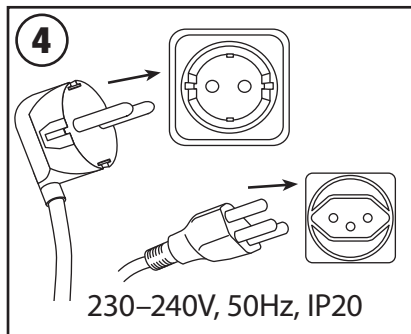

NP	A	B	C	L
NP 04	137	202	135	474
NP 06	194	202	193	589
NP 08	202	302	200	704
NP 10	230	302	230	762
NP 12	167	605	162	934
NP 14	224	605	220	1049
NP 20	397	605	392	1394

NL	A	B	C	L
NL 04	139	300	211	650
NL 06	249	300	321	870
NL 08	182	600	268	1050
NL 10	300	600	380	1280
NL 12	406	600	444	1450
NL 15	263	1200	287	1750