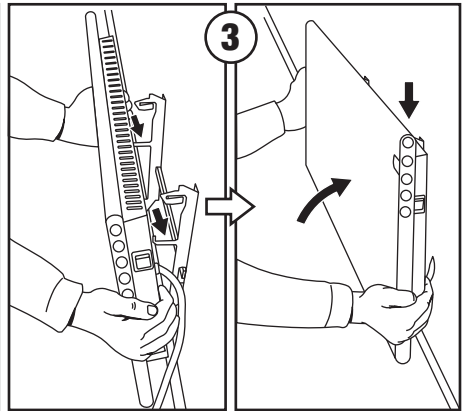

• Installation guide