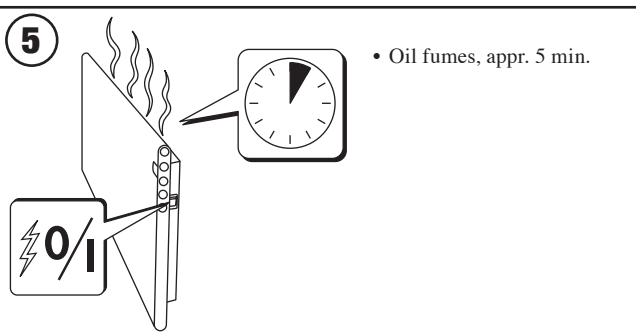

# ADAX NEO

USER GUIDE

- 1 Day (A)
- 2 Desired (set) temp.
- 3 Heat on/off
- 4 Night (B)
- 5 Function key
- 6 Day temp. reduction (5 days)
- 7 Night temp. reduction (7 days)

• Please note that this symbol means "Do not cover".

The appliance is not intended for use by persons (including children) with reduced physical, sensory or mental capabilities, or lack of experience and knowledge, unless they have been given supervision or instruction concerning the use of the appliance by a person responsible for their safety.