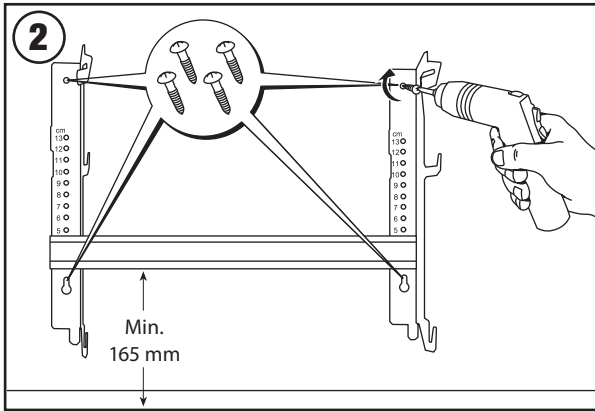

• Installation guide