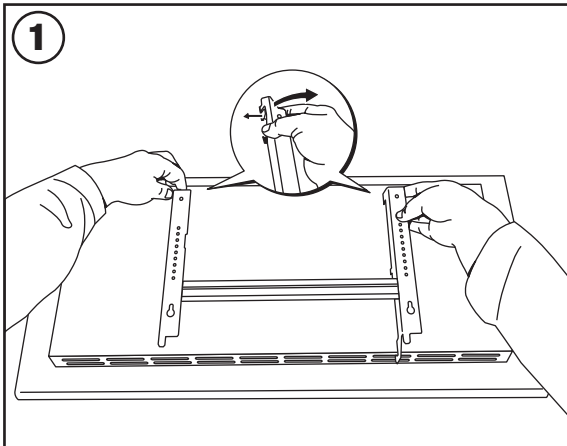

NP	A	B	C	L
NP 04	137	202	135	474
NP 06	194	202	193	589
NP 08	202	302	200	704
NP 10	230	302	230	762
NP 12	167	605	162	934
NP 14	224	605	220	1049
NP 20	397	605	392	1394

NL	A	B	C	L
NL 04	139	300	211	650
NL 06	249	300	321	870
NL 08	182	600	268	1050
NL 10	300	600	380	1280
NL 12	406	600	444	1450
NL 15	263	1200	287	1750