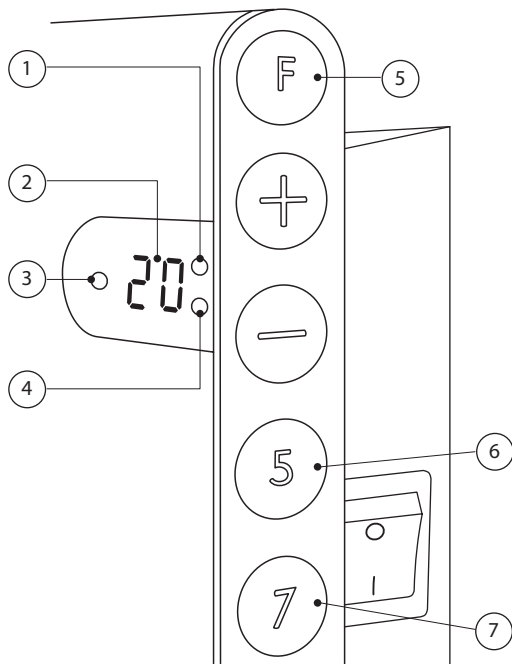

# ADAX NEO

USER GUIDE

- 1 Day (A)
- 2 Desired (set) temp.
- 3 Heat on/off
- 4 Night (B)
- 5 Function key
- 6 Day temp. reduction (5 days)
- 7 Night temp. reduction (7 days)

# • Installation guide

NP	A	B	C	L
NP 04	137	202	135	474
NP 06	194	202	193	589
NP 08	202	302	200	704
NP 10	230	302	230	762
NP 12	167	605	162	934
NP 14	224	605	220	1049
NP 20	397	605	392	1394

NL	A	B	C	L
NL 04	139	300	211	650
NL 06	249	300	321	870
NL 08	182	600	268	1050
NL 10	300	600	380	1280
NL 12	406	600	444	1450
NL 15	263	1200	287	1750

• Please note that this symbol means "Do not cover".

The appliance is not intended for use by persons (including children) with reduced physical, sensory or mental capabilities, or lack of experience and knowledge, unless they have been given supervision or instruction concerning the use of the appliance by a person responsible for their safety.