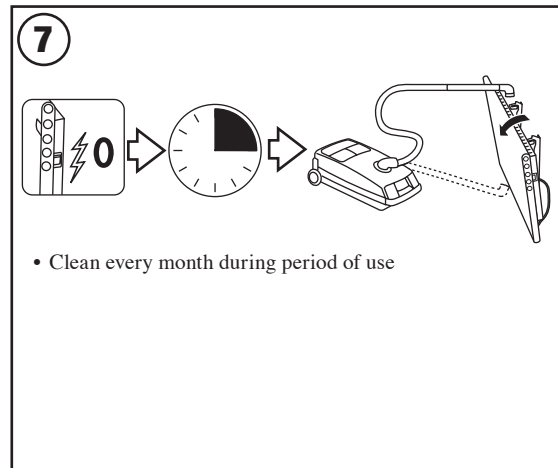

NP	A	B	C	L
NP 04	137	202	135	474
NP 06	194	202	193	589
NP 08	202	302	200	704
NP 10	230	302	230	762
NP 12	167	605	162	934
NP 14	224	605	220	1049
NP 20	397	605	392	1394

NL	A	B	C	L
NL 04	139	300	211	650
NL 06	249	300	321	870
NL 08	182	600	268	1050
NL 10	300	600	380	1280
NL 12	406	600	444	1450
NL 15	263	1200	287	1750