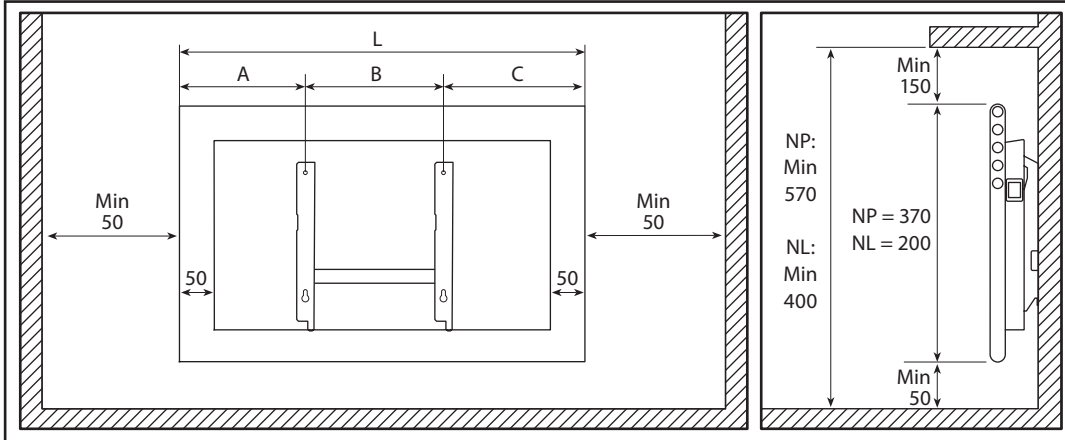

• Installation guide